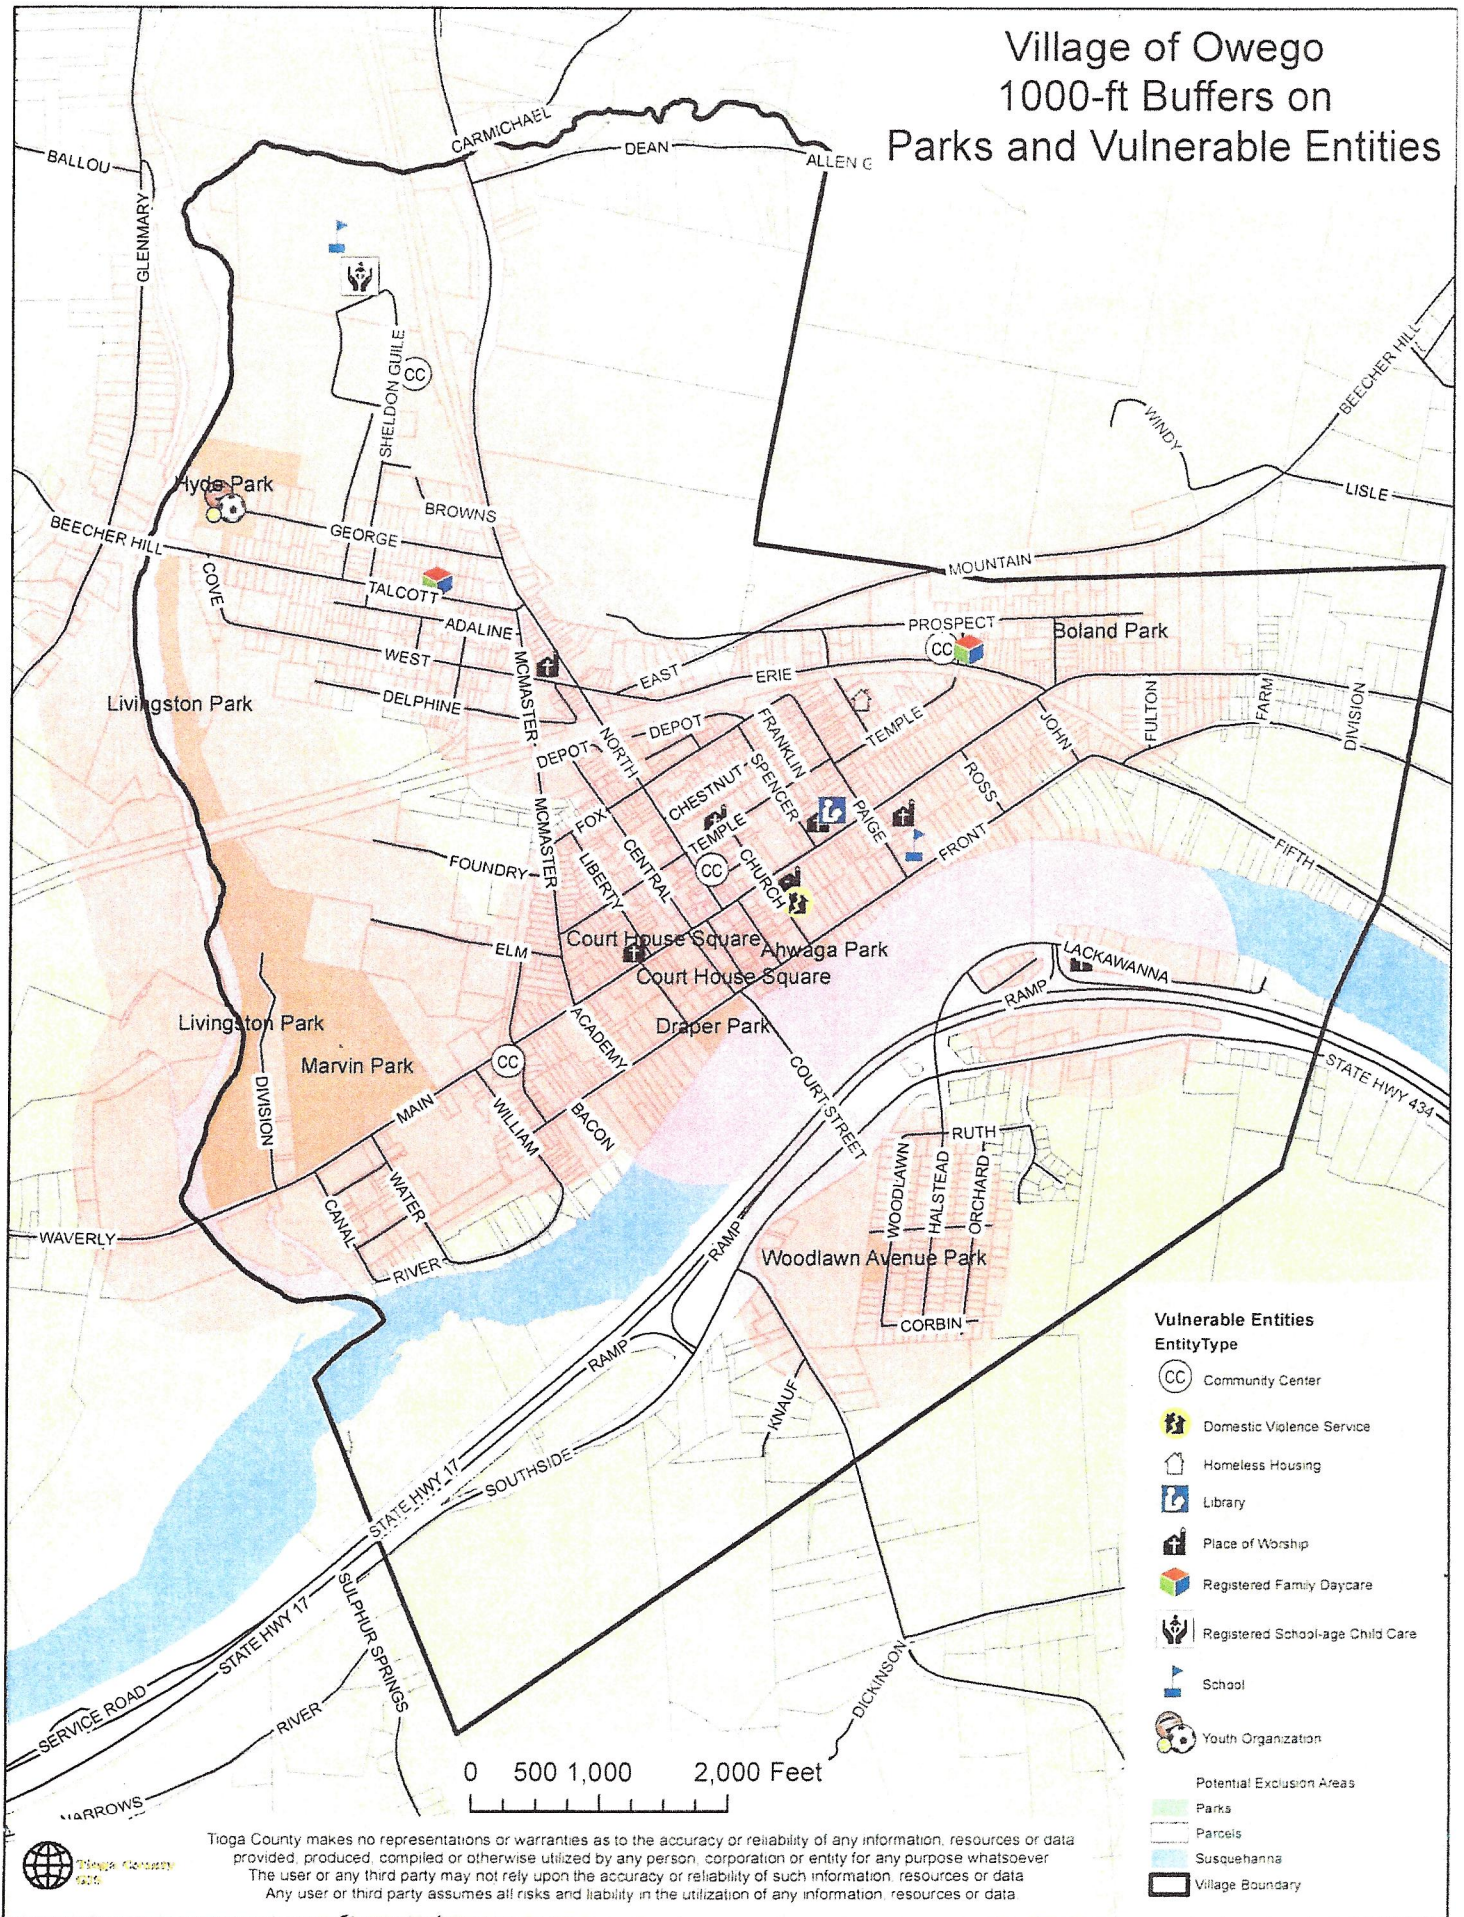

# Village of Owego 1000-ft Buffers on Parks and Vulnerable Entities

- Vulnerable Entities**
- Community Center
  - Domestic Violence Service
  - Homeless Housing
  - Library
  - Place of Worship
  - Registered Family Daycare
  - Registered School-age Child Care
  - School
  - Youth Organization
- Potential Exclusion Areas**
- Parks
  - Parcels
  - Susquehanna
  - Village Boundary

Tioga County makes no representations or warranties as to the accuracy or reliability of any information, resources or data provided, produced, compiled or otherwise utilized by any person, corporation or entity for any purpose whatsoever. The user or any third party may not rely upon the accuracy or reliability of such information, resources or data. Any user or third party assumes all risks and liability in the utilization of any information, resources or data.